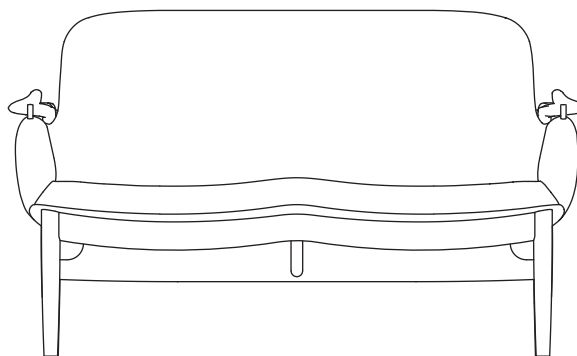

124 cm

73 cm

triode