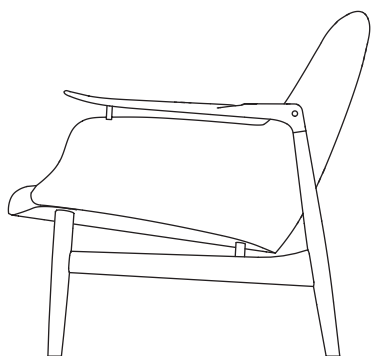

**HOUSE OF  
FINN JUHL**

**53 SOFA** 1953  
BY **FINN JUHL**

## 53 SOFA 1953

The FJ 53 is an extravagant piece of furniture. It integrates the lightness and elegance of a wooden chair with an upholstered corpus, to embrace the body with genuine comfort. Finn Juhl's characteristic design feature of separating the carrying elements from the carried is also at play in the FJ 53. However, this time the separation is achieved via more sophisticated means to add-in the aforementioned lightness and elegance.

### PRODUKTINFO

<b>CATEGORY</b>	Sofa
<b>DESIGN</b>	Finn Juhl
<b>YEAR</b>	1953, relaunched i 2020
<b>MATERIALS</b>	Upholstery: Fabric or leather Frame: Walnut or oak
<b>DIMENSIONS</b>	W: 124 cm D: 77,5 cm H: 73 cm Seat height: 37,5 cm Weight: 24 kg Cbm: 0,95 m <sup>3</sup>